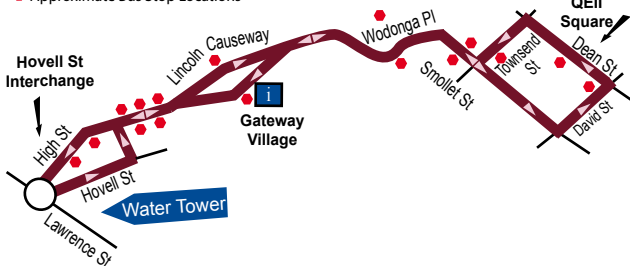

# Wodonga to Albury / Albury to Wodonga Monday - Friday

● Approximate Bus Stop Locations

**Wodonga To Albury Route:** Depart Water Tower in Hovell St, South St, High St, Lincoln Causeway, Wodonga Place, **Kmart** Smollet St, David St, Dean St

**Albury To Wodonga Route:** Depart Dean & David Sts, Townsend St, Smollet St, Wodonga Place, Gateway Village, Lincoln Causeway, High St Water Tower Interchange.

Wodonga To Albury		Albury Connections	Albury To Wodonga		Wodonga Connections
Hovell St	Dean St		Dean St	High St	
7:05	7:20	EA	7:20	7:30	F
7:40	7:50		7:55	8:15	T
8:00	8:10		8:15	8:30	
8:20	8:35		8:35	8:50	
9:15	9:30	EA	9:00	9:15	C, F, E, S <sup>^</sup> , M
9:45	10:00	WA, SA	9:30	9:45	G, T, WS, WO
10:15	10:30	EA	10:00	10:15	C, F, E, S <sup>^</sup> , M
10:45	11:00	WA	10:30	10:45	G, B, WS, WO
11:15	11:30	EA	11:00	11:15	C, F, M
11:45	12:00	WA	11:30	11:45	G, E, S <sup>^</sup> , WS, WO
12:15	12:30		12:00	12:15	F, T
12:45	1:00	WA	12:30	12:45	M, E <sup>^</sup>
1:15	1:30	EA	1:00	1:15	F, B
1:45	2:00	WA	1:30	1:45	C, G, T <sup>^</sup>
2:15	2:30	EA	2:00	2:15	F, WS, E <sup>^</sup> , M, WO
2:30	2:45	SA	2:30	2:45	C, G, S
2:45	3:00		3:00	3:15	B, F
3:15	3:30		3:45	4:00	S
3:40	3:55		4:00	4:15	F, G, M, WO
4:15	4:30		4:30	4:45	F, G, S, E <sup>^</sup>
5:15	5:30		5:00	5:15	T, S, F, G
5:30	5:45	EA, SA	5:30	5:45	C, F, G, S, M, E, B
6:15	6:30		6:05	6:20	F, G
			6:30	6:45	

<sup>^</sup>These services have a 15 minute wait at High St