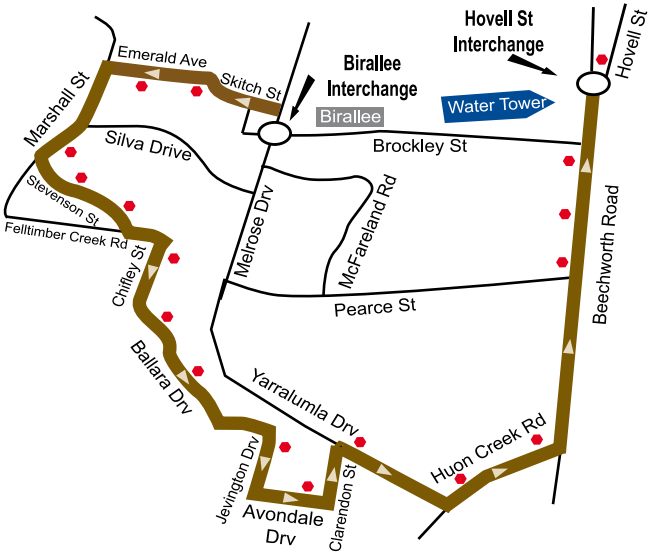

Cambourne (C)

● Approximate Bus Stop Locations

Route: Depart Birallee via Hedgerow Crt, Skitch St, Emerald Ave, Marshall St, Stevenson Street, Felltimber Creek Rd, Chifley St, Menzies St, Ballara Dr, Jevington Dr, Avondale Dr, Clarendon Ave, Yarralumla Dr, Huon Creek Rd, Beechworth Rd, Hovell St Interchange.

Cambourne (C) – Monday to Friday

Birallee	Chifley St	Huon Crk Rd	Hovell St
9:00	9:04	9:12	9:15
9:30	9:34	9:42	9:45
10:30	10:34	10:42	10:45
11:30	11:34	11:42	11:45
2:00	2:04	2:12	2:15
3:00	3:04	3:12	3:15
5:00	5:04	5:12	5:15
Drop Only	5:46	5:54	6:15

All services have a direct connection at Hovell St with a bus to Albury