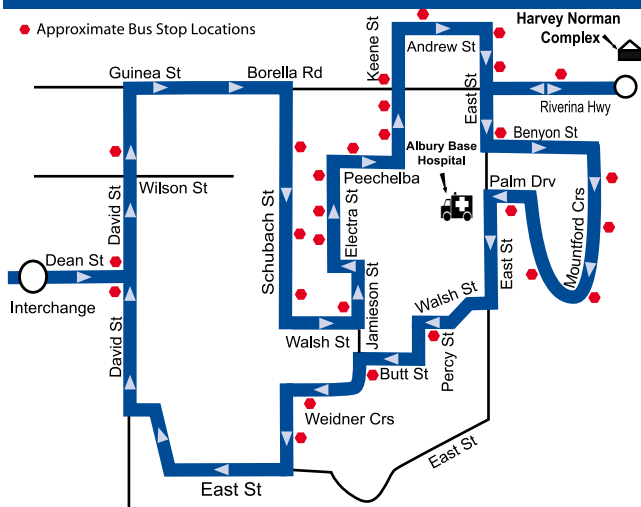

# East Albury (EA)

Route: Departs QEII Square, Dean St, David St, Guinea St, Borella Rd, Schubach St, Walsh St, Jamieson St, Mount St, Electra St, Peechalba St, Keene St, Andrews St, East St, Riverina Hwy, U-Turn at round-a-bout, Riverina Hwy, East St, Benyon St, Mounford St, Grandview Tce, Palm Dve, East St, Walsh St, Percy St, Butt St, Weidner St, Schubach St, East St, Atkins St, Hume St, David St, Dean St

## East Albury (EA) – Monday to Saturday

| QEII Square      | Andrew Street | Hospital (East St) | Butt Street | Dean Street |
|------------------|---------------|--------------------|-------------|-------------|
| <b>Weekdays</b>  |               |                    |             |             |
| 7:20             | 7:30          | 7:38               | 7:40        | 7:50        |
| 9:30             | 9:40          | 9:48               | 9:50        | 10:00       |
| 10:30            | 10:40         | 10:48              | 10:50       | 11:00       |
| 11:30            | 11:40         | 11:48              | 11:50       | 12:00       |
| 1:30             | 1:40          | 1:48               | 1:50        | 2:00        |
| 2:30             | 2:40          | 2:48               | 2:50        | 3:00        |
| 4:45             | 4:55          | 5:03               | 5:05        | 5:15        |
| 5:45             | 5:55          | 6:03               | 6:05        | 6:15        |
| <b>Saturdays</b> |               |                    |             |             |
| 9:30             | 9:40          | 9:48               | 9:50        | 10:00       |
| 11:15            | 11:25         | 11:33              | 11:35       | 11:45       |
| 12:30            | 12:40         | 12:48              | 12:50       | 1:00        |