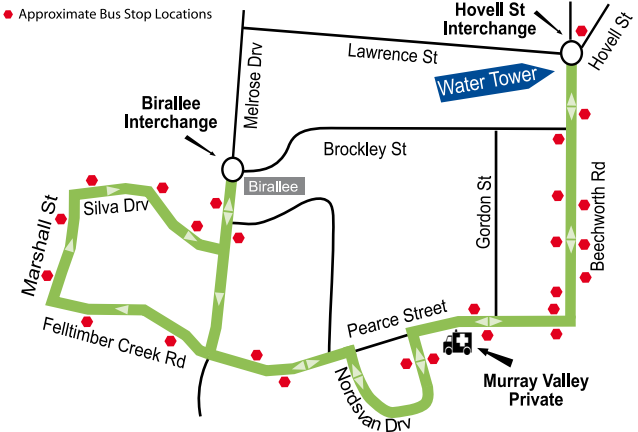

Federation (F)

Route: Depart Water Tower High St via Beechworth Rd, Pearce St, left Nordsvan Dr, **M.V. Hospital**, right Nordsvan Dr, left Pearce St, Felltimber Creek Rd, Marshall St, Silva Dr, left Melrose Dr, **Birallee**, right Melrose Dr, left Pearce St, Beechworth Rd, Hovell St.

Federation (F) – Monday to Friday

All services except 3:15, 4:15, 5:15 and 6:20 have a direct connection to Albury from Hovell Street

Water Tower High St	Murray Valley Hosp.	Fed Park Shops	Birallee	Pearce St Bus Shelter	Water Tower Hovell St
6:50	NS	6:55	6:58	7:00	7:05*
7:30	7:40	7:45	7:50	7:55	8:00*
9:15	9:20	9:23	9:30	9:38	9:45
10:15	10:20	10:23	10:30	10:38	10:45
11:15	11:20	11:23	11:30	11:38	11:45
12:15	12:20	12:23	12:30	12:38	12:45
1:15	1:20	1:23	1:30	1:38	1:45*
2:15	2:20	2:23	2:30	2:38	2:45*
3:15**	NS	3:23	3:30	NS	3:40*
4:15	4:20	4:23	#4:35	4:38	4:45
4:45	4:50	4:53	5:00	5:08	5:15
5:15	5:20	5:25	5:30	NS	5:45
5:45	NS	5:55	6:05	6:10	6:15
6:20	6:25	6:28	6:30	NS	6:40

*These services travel directly to Albury

**This service travels to Birallee then down Brockley St

#Change buses at Birallee for Albury Service