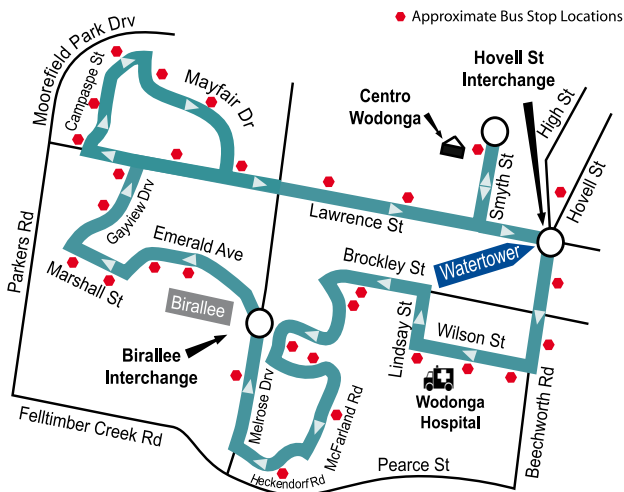

Gayview (G)

Route: Depart Water Tower High St via Beechworth Rd, Wilson St, **Wodonga Hospital**, Lindsay St, Brockley St, Trudewind Rd, McFarland Rd, Heckendorf Rd, Melrose Drv, **Birallee**, Hedgerow Cr, Skitch St, Emerald Ave, Marshall St, Gayview Drv, Campaspe St, Mayfair Dr, Lawrence St, Smythe St, **Centro Wodonga**, U-Turn at around-a-bout, left Lawrence St, Hovell St.

Gayview (G) – Monday to Friday

Services run via Hospital and Centro Wodonga. All services, except 4:15, 5:15, 6:20 have a direct connection to Albury from Hovell St.

Water Tower High St	Wodonga Hospital	Birallee	Gayview Store	Mayfair Shops	Hovell St
NS	7:15	7:40	7:43	7:48	8:00
8:45	8:50	9:00	9:05	9:08	9:15
9:45**	9:50	10:00	10:05	NS	10:15*
10:45**	10:50	11:00	11:05	NS	11:15*
11:45**	11:50	12:00	12:05	NS	12:15
1:45**	1:50	2:00	2:05	NS	2:15*
2:45**	2:50	3:00	3:05	NS	3:15*
4:15**	4:20	#4:35	4:38	NS	4:45
4:45	4:50	5:00	5:05	5:08	5:15
5:15	NS	5:30	5:35	5:38	5:45
5:45	5:50	5:55	5:58	6:10	6:15
6:20	NS	6:30	6:33	6:35	6:40

*These services travel directly to Albury

**No service to Campaspe St or Mayfair Drv at these times. See Mayfair Timetable

#Change buses at Birallee for Albury Service