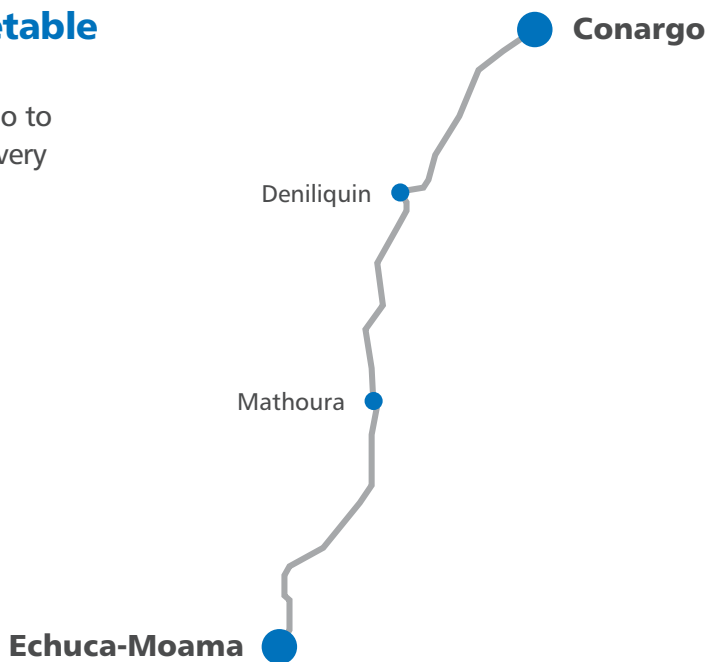

## Route 999 - trial service

You can get from Conargo to Echuca-Moama and back every Wednesday.

Simply book your seat, sit back, relax and let us do the driving.

- Return service every Wednesday
- Discounted fares for children and concession card holders (including the \$2.50 RED ticket)
- Space for shopping and prams

Due to COVID-19, services will be running at a reduced capacity. Plan and book your trip early to avoid missing out.

## Service timetable

The trial service runs from Conargo to Echuca-Moama every Wednesday.

Conargo to Echuca-Moama	
Wednesday	
<b>Opposite Conargo Junction Store</b> Conargo Rd	08:25
<b>Deniliquin North Information Bay</b> Service Rd off Davidson St	08:50
<b>Whitelock St Bus Interchange V/Line stop</b> – Whitelock St opp Gorman Park (Stop ID 271028)	08:55
<b>Mathoura V/Line stop (opposite Caltex)</b> corner Cobb Hwy and Lawrence St	09:25
<b>Central Motel Moama</b> – corner Meninya St (Cobb Hwy) and Maiden St	09:55
<b>Moama coach stop</b> – V/Line bus stop	10:00
<b>Echuca Railway Station</b>	10:05
<b>Echuca Regional Health</b> – Service St (stop is out the front of Echuca Health)	10:10

Echuca-Moama to Conargo	
Wednesday	
<b>Echuca Regional Health</b> – Service St (stop is out the front of Echuca Health)	14:00
<b>Echuca Railway Station</b>	14:05
<b>Moama coach stop</b> – V/Line bus stop	14:10
<b>Boundary Rd (Meninya St), Moama</b> – (Stop ID 273110)	14:13
<b>Mathoura V/Line stop</b> – (in front of Caltex) corner Cobb Hwy and Lawrence St	14:45
<b>Whitelock St, coach stop</b> – Deniliquin coach stop, Whitelock St (Stop ID 27101)	15:15
<b>Deniliquin Information Bay</b> Service Rd off Davidson St	15:20
<b>Conargo Junction Store</b> corner Conargo Rd and Carrathool Rd	15:45