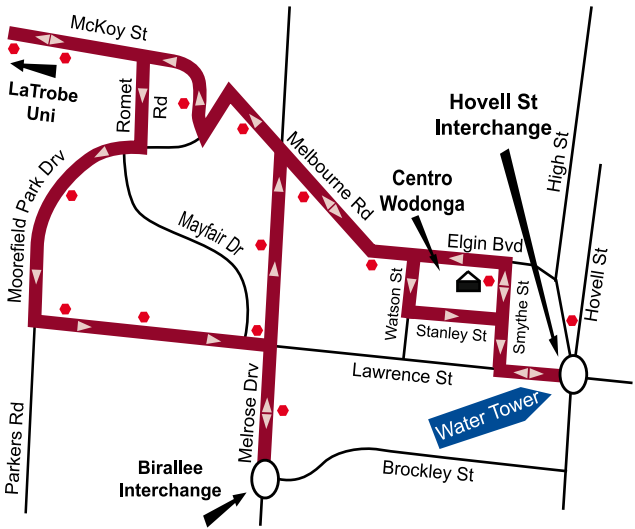

TAFE – Via Plaza (T)

● Approximate Bus Stop Locations

Route: Depart Water Tower in High St, Lawrence St, Smythe St, **Centro Wodonga**, Elgin Bvd, Melbourne Rd, Moorefield Park Drive, McKoy St, **TAFE and LaTrobe Uni**, McKoy St, right Romet Rd, Moorefield Park Drv, Parkers Rd, Lawrence St, right Melrose Drv, **Birallee**, left Melrose Drv, right Melbourne Rd, right Watson St, left Stanley St, left Smythe St, **Centro Wodonga**, U-Turn at round-a-bout, left Lawrence, Hovell St Interchange.

TAFE – Via Centro Wodonga (T) – Monday to Friday

High St	Centro	Tafe	Birallee	Centro	Hovell St
8:15	8:20	8:25	NS	NS	8:45
9:45	9:50	9:55	10:05	10:10	10:15
12:15	12:20	12:25	12:35	12:40	12:45*
2:00	2:05	2:10	2:20	2:25	2:30*
NS	NS	4:15	4:35***	Travel to Albury	
5:15	5:20	5:25**	NS	NS	5:45

*These services have a direct service to Albury

**This service connects to Albury at the Continuing Education Centre

***This service travels directly to Albury via Gayview and Hume Freeway