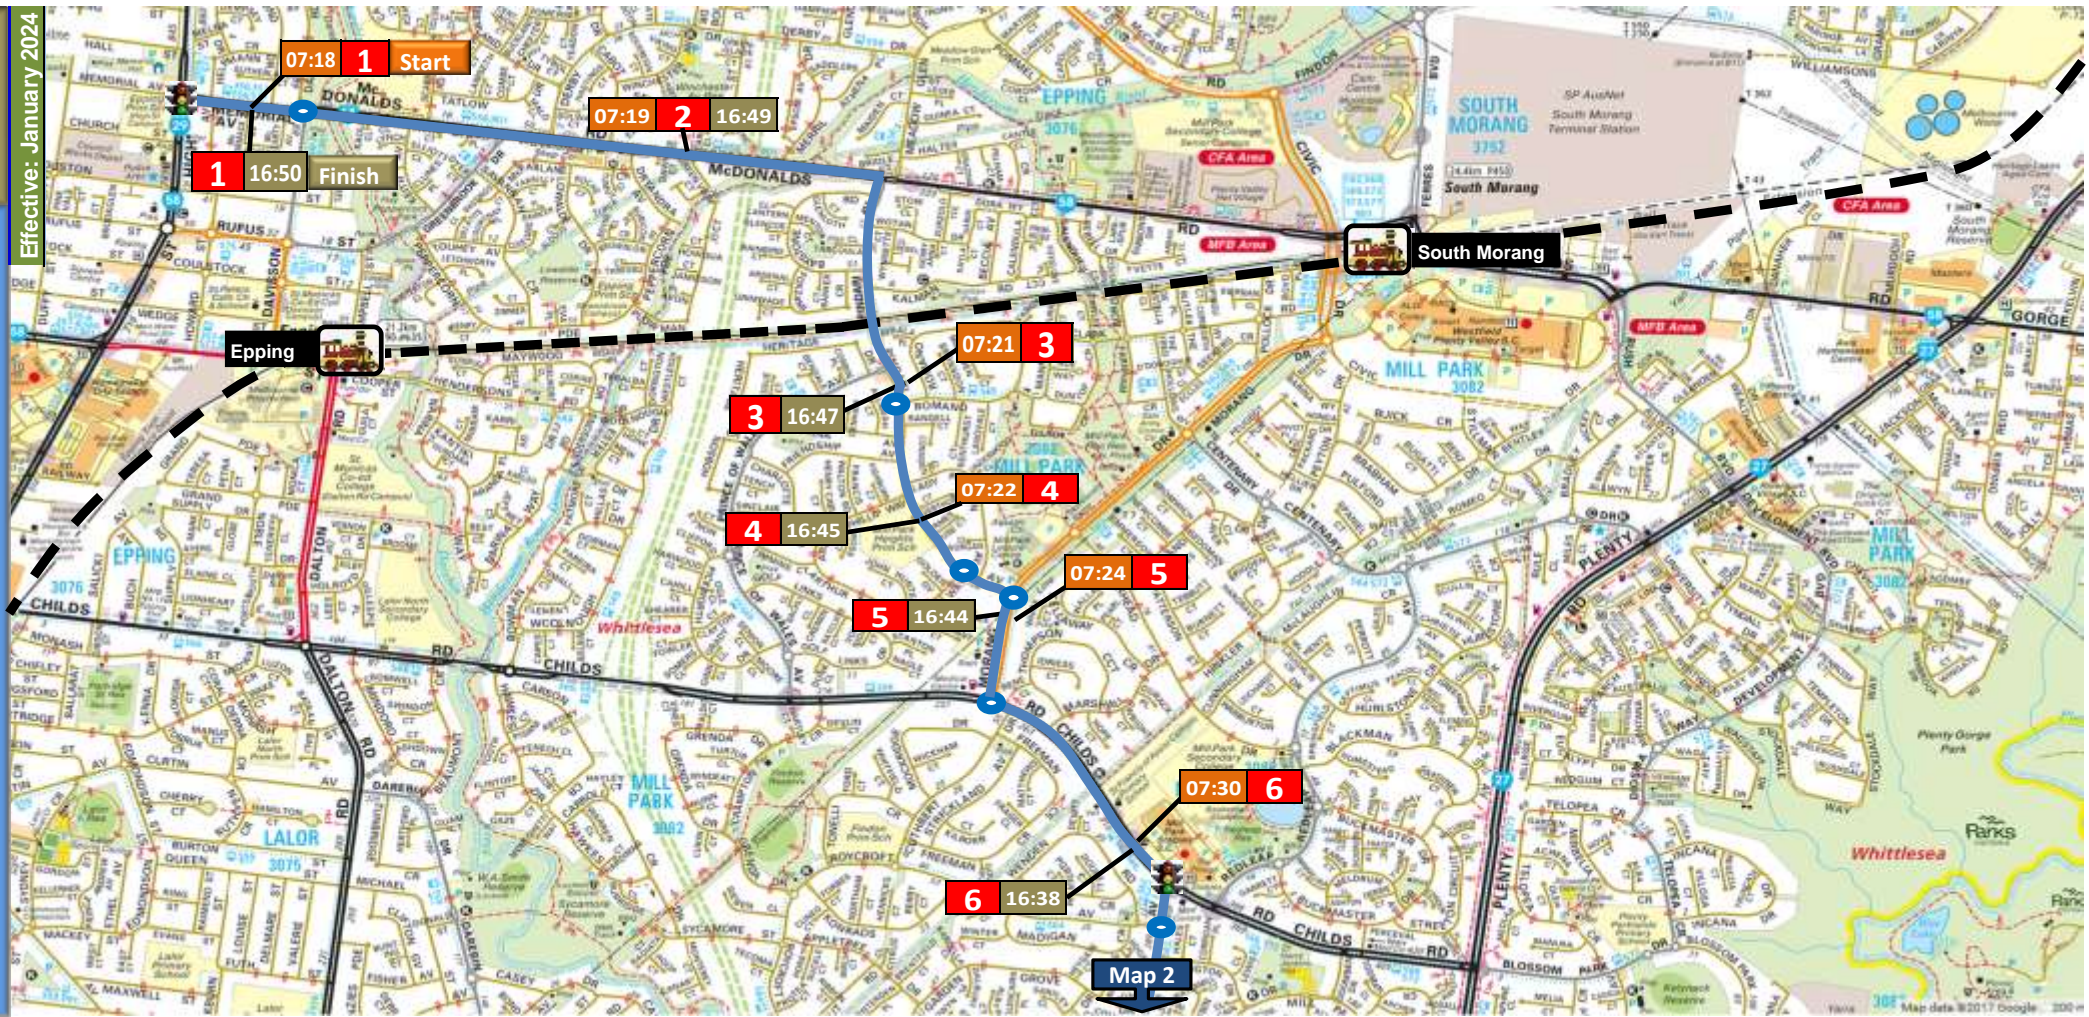

Effective: January 2024