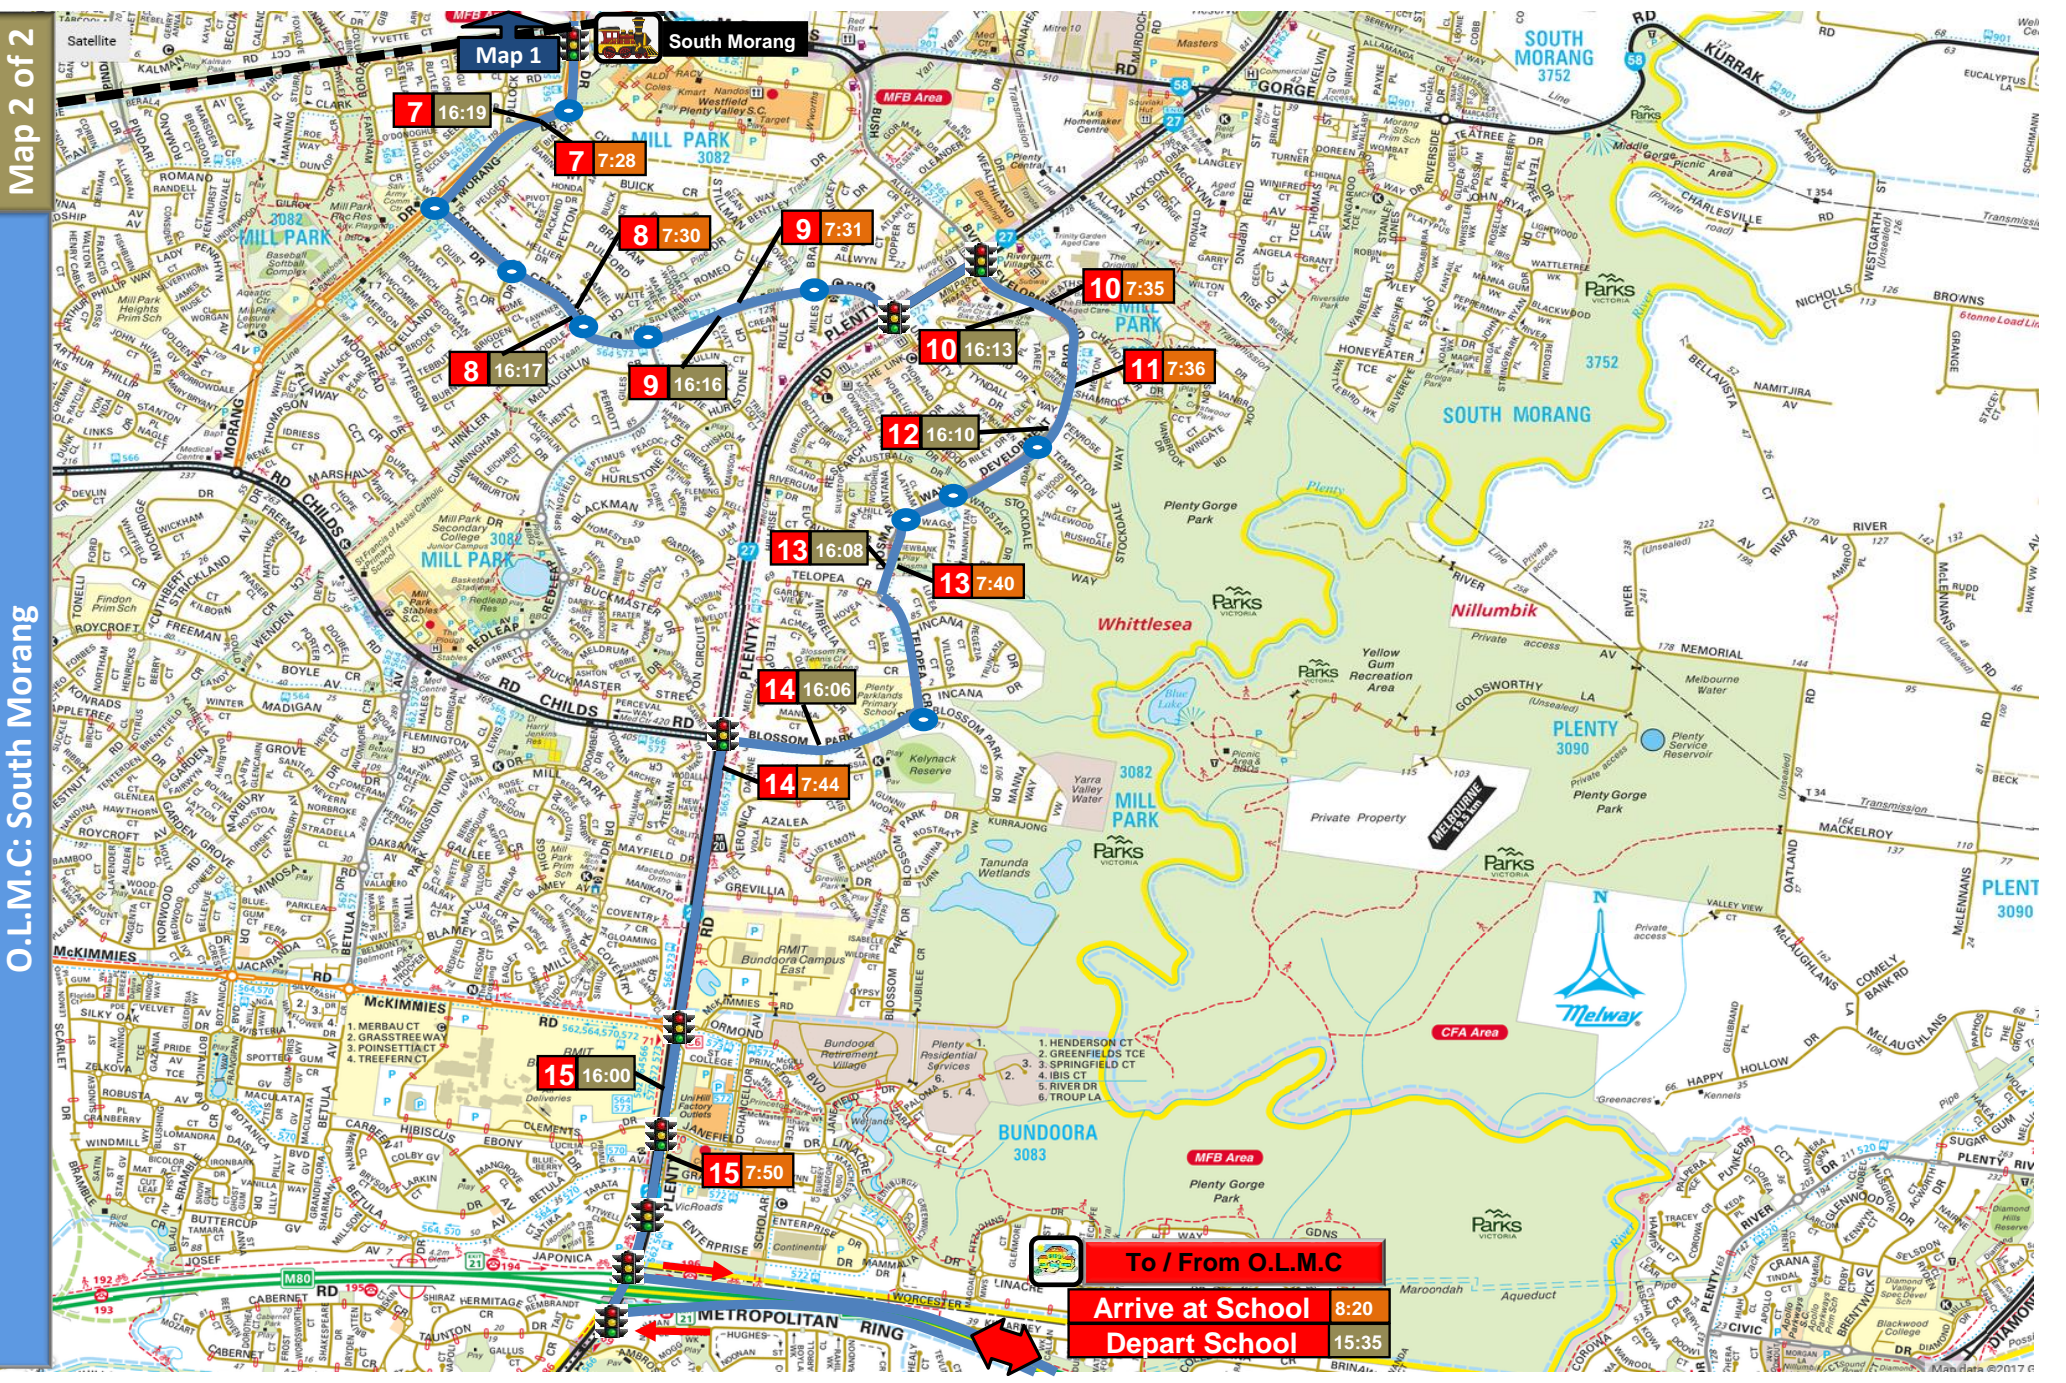

Effective: January 2024

Our Lady of Mercy College: South Morang

Bus Stop Location AM	Stop	Bus Stop Location PM
Plenty Road (C727) before Old Plenty Road at 382 bus stop	1	Plenty Road (C727) after Highview Drive at 382 bus stop
McArthurs Road after Plenty Road at 386, 387 bus stop	2	Plenty Road (C727) after Hawkstowe Parade at 381, 382 bus stop
Gordons Road before Grange Drive	3	Gordons Road after Grange Drive
Gordons Road after Triandra Drive at 383 bus stop	4	Gordons Road after Triandra Drive at 383 bus stop
The Lakes Boulevard after Jardier Terrace at 386, 387 bus stop	5	The Lakes Boulevard before Jardier Terrace at 386, 387 bus stop
The Lakes Boulevard before The Promenade at 386, 387 bus stop	6	The Lakes Boulevard after The Promenade at 386, 387 bus stop
Morang Drive after Civic Drive at 382, 383, 564, 569 bus stop	7	Morang Drive before Civic Drive at 382, 383, 564, 569 bus stop
Centenary Drive before Pulford Crescent at 383, 564 bus stop	8	Centenary Drive after Pulford Crescent at 383, 564 bus stop
Centenary Drive after Hurlstone Crescent at 383 bus stop	9	Centenary Drive after Hurlstone Crescent at 383 bus stop
Development Boulevard after Plenty Road (27) at 383 bus stop	10	Development Boulevard before Plenty Road (27) at 383 bus stop
Development Boulevard before Shamrock Drive at 383 bus stop	11	NA
NA	12	Development Boulevard after University Drive at 383 bus stop
Diosma Way before Telopea Crescent at 383 bus stop	13	Diosma Way after Telopea Crescent at 383 bus stop
Plenty Road (27) after Blossom Park Drive at 383, 386, 387, 566 bus stop	14	Blossom Park Drive before Azalea Avenue at 383 bus stop
Plenty Road (27) after Janefield Drive at 382, 383, 566 bus stop	15	Plenty Road (27) after Clements Drive at 382, 383, 386, 387, 564, 566 bus stop

10 7:35

8 16:17

9 16:16

10 16:13

11 7:36

12 16:10

13 16:08

13 7:40

14 16:06

14 7:44

15 16:00

15 7:50

To / From O.L.M.C

Arrive at School 8:20

Depart School 15:35

 **OLMC** 

South Morang