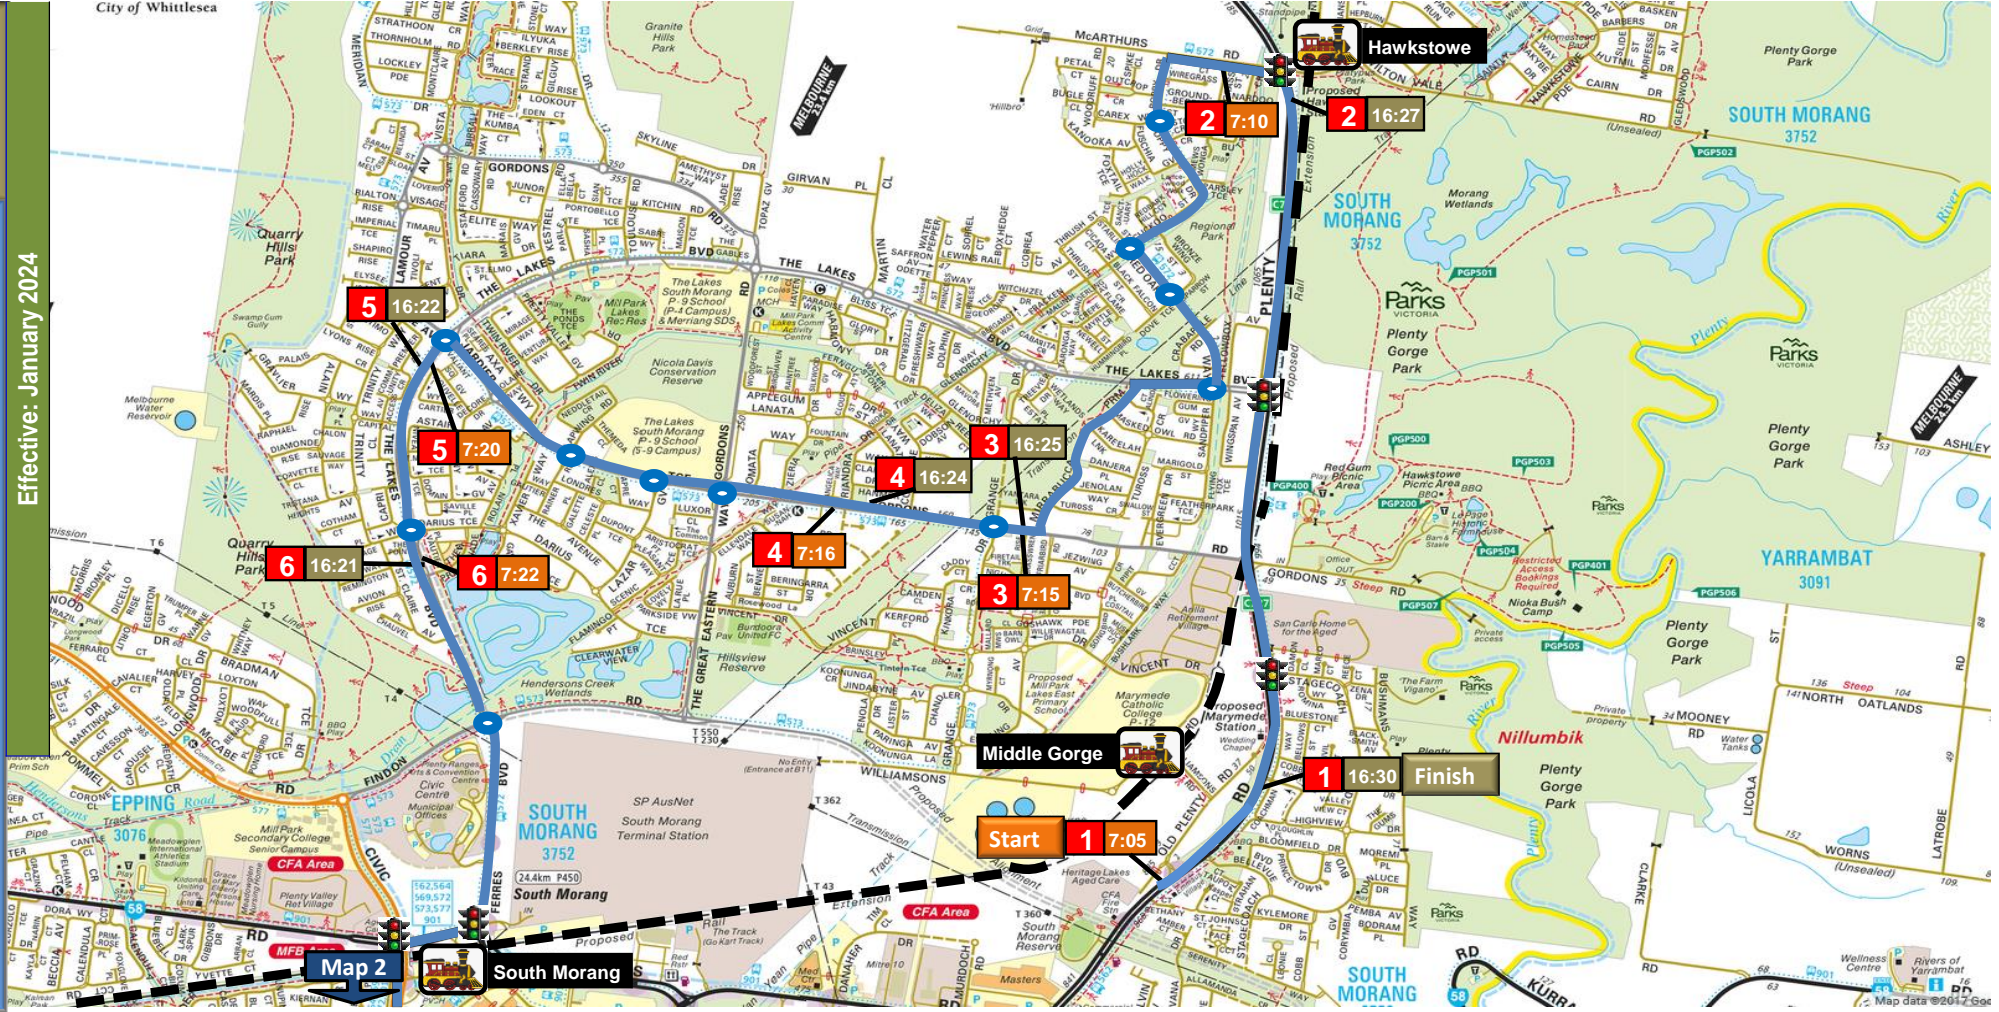

Effective: January 2024

Our Lady of Mercy College: South Morang

Bus Stop Location AM	Stop	Bus Stop Location PM
Plenty Road (C727) before Old Plenty Road at 382 bus stop	1	Plenty Road (C727) after Highview Drive at 382 bus stop
McArthurs Road after Plenty Road at 386, 387 bus stop	2	Plenty Road (C727) after Hawkstowe Parade at 381, 382 bus stop
Gordons Road before Grange Drive	3	Gordons Road after Grange Drive
Gordons Road after Triandra Drive at 383 bus stop	4	Gordons Road after Triandra Drive at 383 bus stop
The Lakes Boulevard after Jardier Terrace at 386, 387 bus stop	5	The Lakes Boulevard before Jardier Terrace at 386, 387 bus stop
The Lakes Boulevard before The Promenade at 386, 387 bus stop	6	The Lakes Boulevard after The Promenade at 386, 387 bus stop
Morang Drive after Civic Drive at 382, 383, 564, 569 bus stop	7	Morang Drive before Civic Drive at 382, 383, 564, 569 bus stop
Centenary Drive before Pulford Crescent at 383, 564 bus stop	8	Centenary Drive after Pulford Crescent at 383, 564 bus stop
Centenary Drive after Hurlstone Crescent at 383 bus stop	9	Centenary Drive after Hurlstone Crescent at 383 bus stop
Development Boulevard after Plenty Road (27) at 383 bus stop	10	Development Boulevard before Plenty Road (27) at 383 bus stop
Development Boulevard before Shamrock Drive at 383 bus stop	11	NA
NA	12	Development Boulevard after University Drive at 383 bus stop
Diosma Way before Telopea Crescent at 383 bus stop	13	Diosma Way after Telopea Crescent at 383 bus stop
Plenty Road (27) after Blossom Park Drive at 383, 386, 387, 566 bus stop	14	Blossom Park Drive before Azalea Avenue at 383 bus stop
Plenty Road (27) after Janefield Drive at 382, 383, 566 bus stop	15	Plenty Road (27) after Clements Drive at 382, 383, 386, 387, 564, 566 bus stop

City of Whittlesea

Map 2

Map 1

South Morang

7 16:19

7 7:28

8 7:30

9 7:31

14 16:06

14 7:44

15 16:00

15 7:50

To / From O.L.M.C

Arrive at School 8:20

Depart School 15:35

 **OLMC** 

South Morang